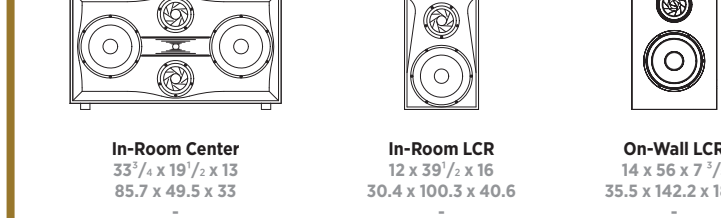

PLATINUM LCRs