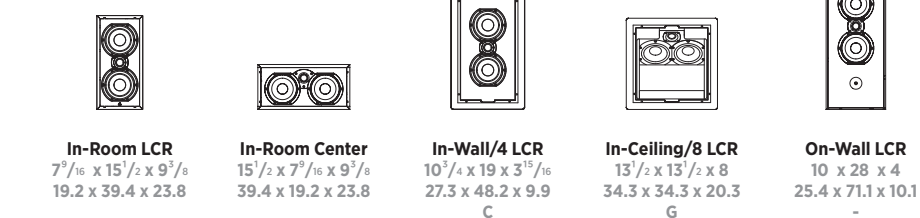

Satellites