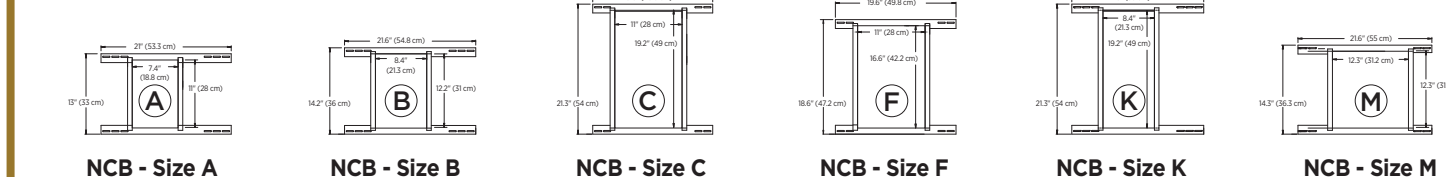

STANDARD

NCB - Size A **NCB - Size B** **NCB - Size C** **NCB - Size F** **NCB - Size K** **NCB - Size M**