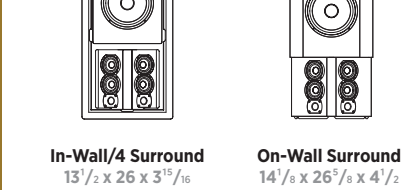

CORE PRODUCT LINE

MINI LCRs

Satellites

Subwoofers

Omni Subs

BRONZE LCRs

Satellites

Subwoofers

Surrounds

Omni Subs

SILVER LCRs

Satellites

Subwoofers

Surrounds

Omni Subs

Omni Special Edition

Mini Monitor

Monitor

GOLD LCRs

Subwoofers

Surrounds

Omni Special Edition

Mini Monitor

Monitor

PLATINUM LCRs

Subwoofers

CONSTRUCTION BRACKETS

RETROKIT

IN CABINET SUB

STANDARD

ROUNDS

SOUNDBARS

MICRO Satellites

LCRs

NANO LCRs

MINI Satellites

LCRs

SPECIALTY PRODUCTS

DESIGNER SERIES

OUTDOOR

ATMOS

SUB AMPS

MULTI-ROOM AUDIO

PREMIUM ROUNDS

Open

Sealed

DISTRIBUTED AUDIO SERIES

Series 1

Series 2