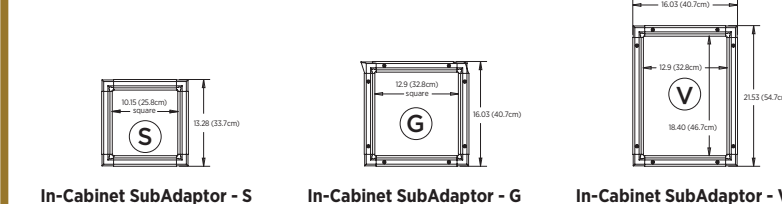

IN CABINET SUB