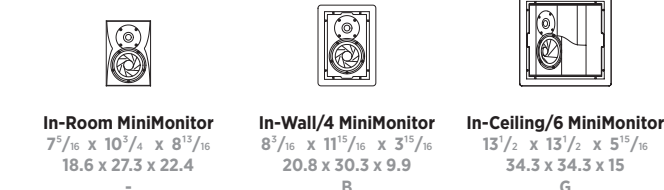

Mini Monitor