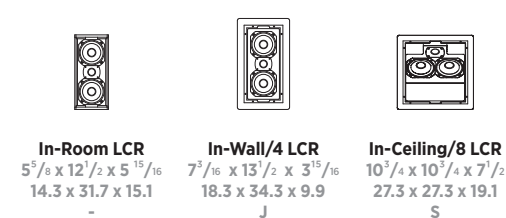

CORE PRODUCT LINE

MINI LCRs

Satellites