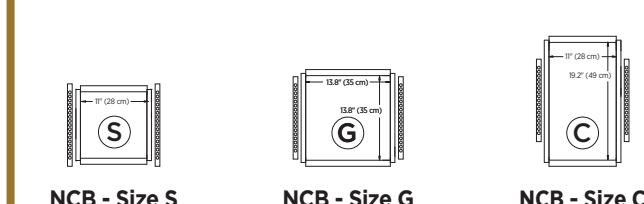

Subwoofers

CONSTRUCTION BRACKETS

RETROKIT

NCB - Size S **NCB - Size G** **NCB - Size C**