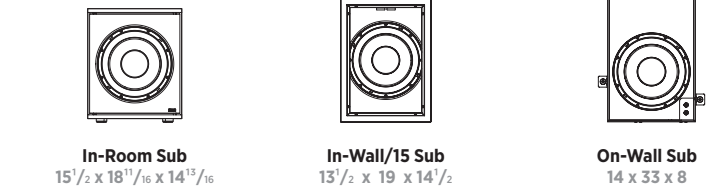

Subwoofers