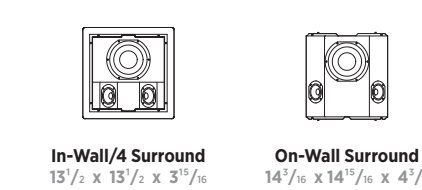

CORE PRODUCT LINE

MINI LCRs

Satellites

Subwoofers

Omni Subs

BRONZE LCRs

Satellites

Subwoofers

Surrounds

Omni Subs

SILVER LCRs

Satellites

Subwoofers

Surrounds

Omni Subs

Omni Special Edition

Mini Monitor

Monitor

GOLD LCRs

Subwoofers

Surrounds

Omni Special Edition

Mini Monitor

Monitor

PLATINUM LCRs

Subwoofers

CONSTRUCTION BRACKETS

RETROKIT

IN CABINET SUB

STANDARD

ROUNDS

SOUNDBARS

MICRO Satellites

LCRs

NANO LCRs

MINI Satellites

LCRs

SPECIALTY PRODUCTS

DESIGNER SERIES

OUTDOOR

ATMOS

SUB AMPS

MULTI-ROOM AUDIO

PREMIUM ROUNDS

Open

Sealed

DISTRIBUTED AUDIO SERIES

Series 1

Series 2