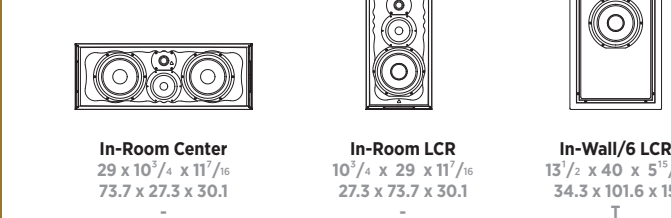

CORE PRODUCT LINE

MINI LCRs

Satellites

Subwoofers

Omni Subs

BRONZE LCRs

Satellites

Subwoofers

Surrounds

Omni Subs

SILVER LCRs

Satellites

Subwoofers

Surrounds

Omni Subs

Omni Special Edition

Mini Monitor

Monitor

GOLD LCRs

Subwoofers

Surrounds

Omni Special Edition

Mini Monitor

Monitor

PLATINUM LCRs

Subwoofers

CONSTRUCTION BRACKETS

RETROKIT

IN CABINET SUB

STANDARD

ROUNDS

SOUNDBARS

MICRO Satellites

LCRs

NANO LCRs

MINI Satellites

LCRs

SPECIALTY PRODUCTS

DESIGNER SERIES

OUTDOOR

ATMOS

SUB AMPS

MULTI-ROOM AUDIO

PREMIUM ROUNDS

Open

Sealed

DISTRIBUTED AUDIO SERIES

Series 1

Series 2