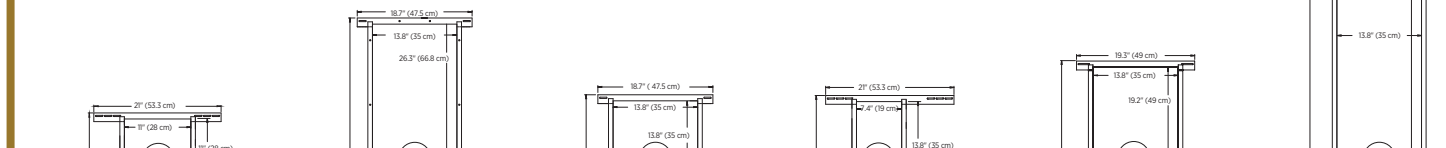

NCB - Size S **NCB - Size P** **NCB - Size G** **NCB - Size J** **NCB - Size V** **NCB - Size T**