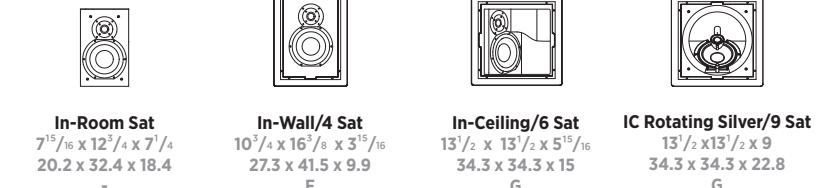

CORE PRODUCT LINE

MINI LCRs

Satellites

Subwoofers

Omni Subs

BRONZE LCRs

Satellites

Subwoofers

Surrounds

Omni Subs

SILVER LCRs

Satellites

Subwoofers

Surrounds

Omni Subs

Omni Special Edition

Mini Monitor

Monitor

GOLD LCRs

Subwoofers

Surrounds

Omni Special Edition

Mini Monitor

Monitor

PLATINUM LCRs

Subwoofers

CONSTRUCTION BRACKETS

RETROKIT

IN CABINET SUB

STANDARD

ROUNDS

SOUNDBARS

MICRO Satellites

LCRs

NANO LCRs

MINI Satellites

LCRs

SPECIALTY PRODUCTS

DESIGNER SERIES

OUTDOOR

ATMOS

SUB AMPS

MULTI-ROOM AUDIO

PREMIUM ROUNDS

Open

Sealed

DISTRIBUTED AUDIO SERIES

Series 1

Series 2