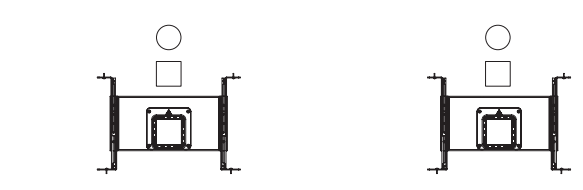

SPECIALTY PRODUCTS

DESIGNER SERIES