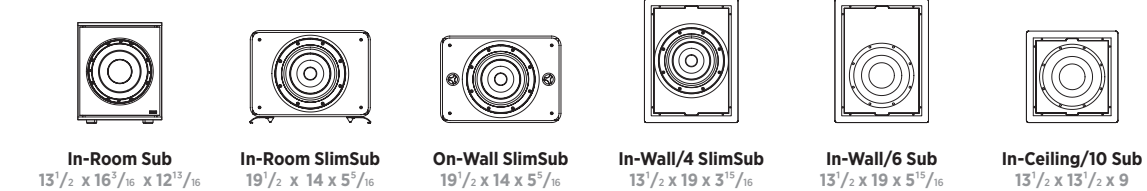

Subwoofers