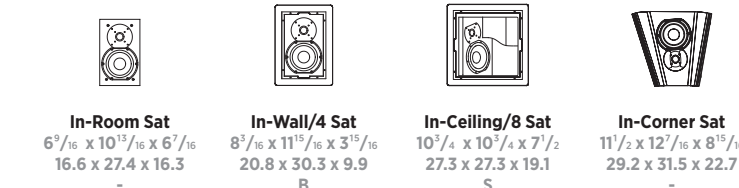

CORE PRODUCT LINE

MINI LCRs

Satellites

Subwoofers

Omni Subs

BRONZE LCRs

Satellites

Subwoofers

Surrounds

Omni Subs

SILVER LCRs

Satellites

Subwoofers

Surrounds

Omni Subs

Omni Special Edition

Mini Monitor

Monitor

GOLD LCRs

Subwoofers

Surrounds

Omni Special Edition

Mini Monitor

Monitor

PLATINUM LCRs

Subwoofers

CONSTRUCTION BRACKETS

RETROKIT

IN CABINET SUB

STANDARD

ROUNDS

SOUNDBARS

MICRO Satellites

LCRs

NANO LCRs

MINI Satellites

LCRs

SPECIALTY PRODUCTS

DESIGNER SERIES

OUTDOOR

ATMOS

SUB AMPS

MULTI-ROOM AUDIO

PREMIUM ROUNDS

Open

Sealed

DISTRIBUTED AUDIO SERIES

Series 1

Series 2