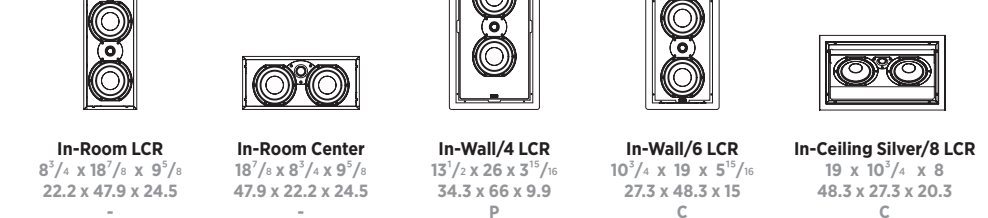

Surrounds

Omni Subs

SILVER LCRs

Satellites