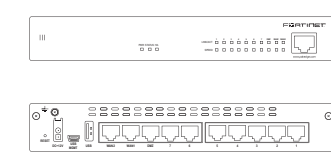

ROUTERS

ETHERNET

RE-2
5-Port Multimedia Router
(267 × 165 × 51 mm)

RK-1
7-Port Gigabit Router with BakPak
(267 × 165 × 51 mm)

K60D
Preconfigured Gigabit Router and IU Bracket Kit
(148 × 216 × 38 mm)

R10
Gigabit Fortigate Security Router Appliance (Standard)
(295 × 432 × 44 mm)

WIRELESS

WR-1
Wireless Router with BakPak Lite
(150 × 199 × 28 mm)

WIRELESS

ON-WALL/ON-CEILING

WK-1
802.11ac 2x2 Wireless AP
(204 × 190 × 38 mm)

WK-2
802.11ac 3x3 Wireless AP
(204 × 190 × 38 mm)

WX-1
802.11ac 3x3 Wireless AP, Plenum Rated
(249 × 179 × 36 mm)