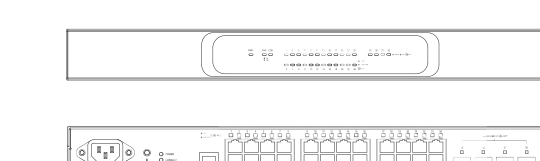

SE-8P2-EPA
8-Port Unmanaged Switch with 2/4 Passthrough PoE
(142 × 90 × 22 mm)

Switch Accessories

PI-05
PoE+ Power Injector
(150 × 73 × 35 mm)

MANAGED

SX-8-EP
8-Port Managed Switch, PoE Powered
(229 × 127 × 32 mm)

SX-8P
8-Port Managed Switch with 8 PoE or Up to 4 PoE+
(229 × 127 × 32 mm)

SX-24
24-Port Managed Switch
(435 × 310 × 44 mm)

SX-24P8
24-Port Managed Switch with 8 PoE or Up to 4 PoE+
(435 × 310 × 44 mm)

SX-24P16
24-Port Managed Switch with 16 PoE or Up to 8 PoE+
(435 × 310 × 44 mm)

SX-24P
24-Port Managed Switch with 24 PoE or Up to 12 PoE+
(435 × 310 × 44 mm)

LAYER 3

S3L-24P
24-Port Layer 3 Lite Managed Switch with 24 PoE or Up to 12 PoE+, 4 SFP+
(440 × 210 × 44 mm)

S3-24P
24-Port Layer 3 Managed Switch with 24 PoE or Up to 12 PoE+, 4 SFP+
(440 × 210 × 44 mm)