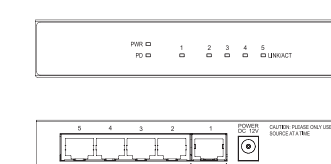

PDU Accessories

PTH10 Power Distribution Unit Compact Temperature and Humidity Sensor

SWITCHES

UNMANAGED

SE-USB1-EP
3-Port Unmanaged Switch, 2 Port PoE Powered, 1 PoE Out Switch with USB
(108 × 48 × 61 mm)

SE-8
8-Port Unmanaged Switch, Desktop
(142 × 90 × 22 mm)

SE-8P4
8-Port Unmanaged Switch with 4 PoE or Up to 2 PoE+
(322 × 185 × 44 mm)

SE-18
16-Port Unmanaged Switch
12.68 × 7.30 × 1.73"
(322 × 185 × 44 mm)

SE-5-EP
5-Port Unmanaged Switch, PoE Powered
(149 × 84 × 26 mm)

SE-8-EP
8-Port Unmanaged Switch, PoE Powered
(193 × 84 × 26 mm)

S8P4FE
8-Port Unmanaged Switch with 4 PoE or Up to 2 PoE+ (Front Facing)
(266 × 184 × 43 mm)