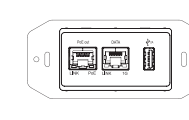

POWER DISTRIBUTION

PDU

PE-081
PowerPak 8-Outlet Intelligent Power Distribution Unit, Surge Protected
(434 × 292 × 45 mm)

P2E
2-Outlet Intelligent Power Distribution Unit
(152 × 137 × 64 mm)

P20E
20-Outlet Intelligent Power Distribution Unit
(1,397 × 70 × 51 mm)

PDU Accessories

PTH10 Power Distribution Unit Compact Temperature and Humidity Sensor

SWITCHES

UNMANAGED

SE-USB1-EP
3-Port Unmanaged Switch, 2 Port PoE Powered, 1 PoE Out Switch with USB
(108 × 48 × 61 mm)