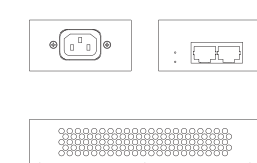

SE-5-EP
5-Port Unmanaged Switch, PoE Powered
(149 × 84 × 26 mm)

SE-8-EP
8-Port Unmanaged Switch, PoE Powered
(193 × 84 × 26 mm)

S8P4FE
8-Port Unmanaged Switch with 4 PoE or Up to 2 PoE+ (Front Facing)
(266 × 184 × 43 mm)

SE-26
26-Port Unmanaged Switch with 2 Fiber
12.68 × 7.30 × 1.73"
(322 × 185 × 44 mm)

SE-5P2-EPA
5-Port Unmanaged Switch with 2 Passthrough PoE
(108 × 48 × 61 mm)

SE-8P
8-Port Unmanaged Switch with 8 PoE or Up to 4 PoE+
(142 × 90 × 22 mm)

SE-8P2-EPA
8-Port Unmanaged Switch with 2/4 Passthrough PoE
(142 × 90 × 22 mm)

Switch Accessories

PI-05
PoE+ Power Injector
(150 × 73 × 35 mm)

MANAGED

SX-8-EP
8-Port Managed Switch, PoE Powered
(229 × 127 × 32 mm)

SX-8P
8-Port Managed Switch with 8 PoE or Up to 4 PoE+
(229 × 127 × 32 mm)

SX-24
24-Port Managed Switch
(435 × 310 × 44 mm)

SX-24P8
24-Port Managed Switch with 8 PoE or Up to 4 PoE+
(435 × 310 × 44 mm)

SX-24P16
24-Port Managed Switch with 16 PoE or Up to 8 PoE+
(435 × 310 × 44 mm)