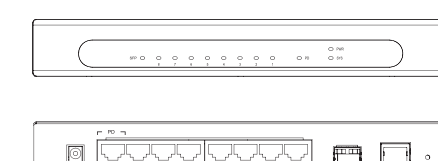

SE-5-EP
5-Port Unmanaged Switch, PoE Powered
(149 × 84 × 26 mm)

SE-8-EP
8-Port Unmanaged Switch, PoE Powered
(193 × 84 × 26 mm)

S8P4FE
8-Port Unmanaged Switch with 4 PoE or Up to 2 PoE+ (Front Facing)
(266 × 184 × 43 mm)

SE-26
26-Port Unmanaged Switch with 2 Fiber
12.68 × 7.30 × 1.73"
(322 × 185 × 44 mm)

SE-5P2-EPA
5-Port Unmanaged Switch with 2 Passthrough PoE
(108 × 48 × 61 mm)

SE-8P
8-Port Unmanaged Switch with 8 PoE or Up to 4 PoE+
(142 × 90 × 22 mm)

SE-8P2-EPA
8-Port Unmanaged Switch with 2/4 Passthrough PoE
(142 × 90 × 22 mm)

Switch Accessories

PI-05
PoE+ Power Injector
(150 × 73 × 35 mm)

MANAGED

SX-8-EP
8-Port Managed Switch, PoE Powered
(229 × 127 × 32 mm)

SX-8P
8-Port Managed Switch with 8 PoE or Up to 4 PoE+
(229 × 127 × 32 mm)

SX-24
24-Port Managed Switch
(435 × 310 × 44 mm)

SX-24P8
24-Port Managed Switch with 8 PoE or Up to 4 PoE+
(435 × 310 × 44 mm)

SX-24P16
24-Port Managed Switch with 16 PoE or Up to 8 PoE+
(435 × 310 × 44 mm)