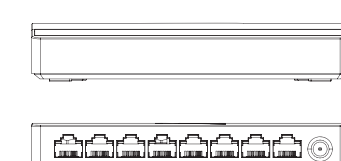

PDU Accessories

PTH10 Power Distribution Unit Compact Temperature and Humidity Sensor

SWITCHES

UNMANAGED

SE-USB1-EP
3-Port Unmanaged Switch, 2 Port PoE Powered, 1 PoE Out Switch with USB
(108 × 48 × 61 mm)

SE-8
8-Port Unmanaged Switch, Desktop
(142 × 90 × 22 mm)

SE-8P4
8-Port Unmanaged Switch with 4 PoE or Up to 2 PoE+
(322 × 185 × 44 mm)

SE-18
16-Port Unmanaged Switch
12.68 × 7.30 × 1.73"
(322 × 185 × 44 mm)

SE-5-EP
5-Port Unmanaged Switch, PoE Powered
(149 × 84 × 26 mm)

SE-8-EP
8-Port Unmanaged Switch, PoE Powered
(193 × 84 × 26 mm)

S8P4FE
8-Port Unmanaged Switch with 4 PoE or Up to 2 PoE+ (Front Facing)
(266 × 184 × 43 mm)