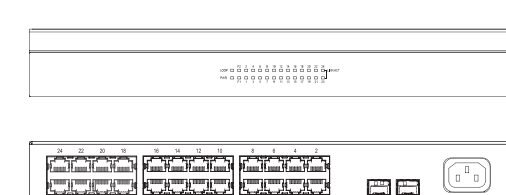

SE-8
8-Port Unmanaged Switch, Desktop
(142 × 90 × 22 mm)

SE-8P4
8-Port Unmanaged Switch with 4 PoE or Up to 2 PoE+
(322 × 185 × 44 mm)

SE-18
16-Port Unmanaged Switch
12.68 × 7.30 × 1.73"
(322 × 185 × 44 mm)

SE-5-EP
5-Port Unmanaged Switch, PoE Powered
(149 × 84 × 26 mm)

SE-8-EP
8-Port Unmanaged Switch, PoE Powered
(193 × 84 × 26 mm)

S8P4FE
8-Port Unmanaged Switch with 4 PoE or Up to 2 PoE+ (Front Facing)
(266 × 184 × 43 mm)