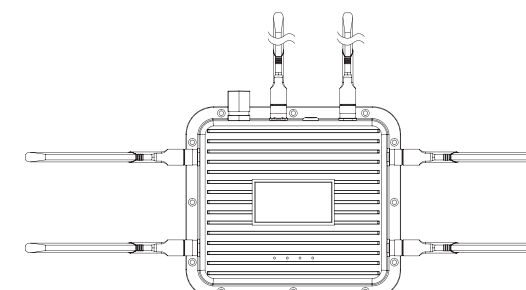

IN-WALL/IN-CEILING

WK-1-C
802.11ac 2x2 Wireless AP, In-Ceiling
(204 × 190 × 41 mm)

WK-2-C
802.11ac 3x3 Wireless AP, In-Ceiling
(204 × 190 × 41 mm)

WX-1-C
802.11ac 3x3 Wireless AP, Plenum Rated, In-Ceiling
(249 × 179 × 38 mm)

OUTDOOR

WK-1-O
802.11ac 2x2 Wireless AP, Outdoor
(269 × 239 × 83 mm)

WX-1-O
802.11ac 3x3 Wireless AP, Plenum Rated, Outdoor
(269 × 239 × 83 mm)

Wireless Accessories

BR-WX-1
In-Ceiling Mounting Bracket for WX-1 Wireless AP
(295 × 225 × 47 mm)