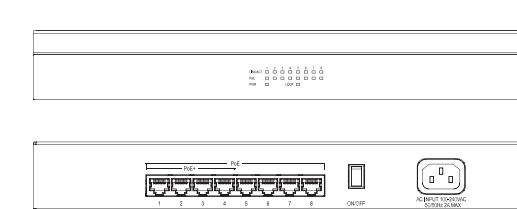

SE-8
8-Port Unmanaged Switch, Desktop
(142 × 90 × 22 mm)

SE-8P4
8-Port Unmanaged Switch with 4 PoE or Up to 2 PoE+
(322 × 185 × 44 mm)

SE-18
16-Port Unmanaged Switch
12.68 × 7.30 × 1.73"
(322 × 185 × 44 mm)

SE-5-EP
5-Port Unmanaged Switch, PoE Powered
(149 × 84 × 26 mm)

SE-8-EP
8-Port Unmanaged Switch, PoE Powered
(193 × 84 × 26 mm)

S8P4FE
8-Port Unmanaged Switch with 4 PoE or Up to 2 PoE+ (Front Facing)
(266 × 184 × 43 mm)

SE-26
26-Port Unmanaged Switch with 2 Fiber
12.68 × 7.30 × 1.73"
(322 × 185 × 44 mm)

SE-5P2-EPA
5-Port Unmanaged Switch with 2 Passthrough PoE
(108 × 48 × 61 mm)

SE-8P
8-Port Unmanaged Switch with 8 PoE or Up to 4 PoE+
(142 × 90 × 22 mm)