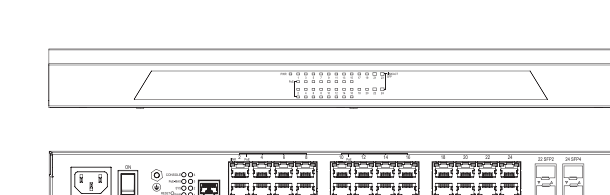

SE-26
26-Port Unmanaged Switch with 2 Fiber
12.68 × 7.30 × 1.73"
(322 × 185 × 44 mm)

SE-5P2-EPA
5-Port Unmanaged Switch with 2 Passthrough PoE
(108 × 48 × 61 mm)

SE-8P
8-Port Unmanaged Switch with 8 PoE or Up to 4 PoE+
(142 × 90 × 22 mm)

SE-8P2-EPA
8-Port Unmanaged Switch with 2/4 Passthrough PoE
(142 × 90 × 22 mm)

Switch Accessories

PI-05
PoE+ Power Injector
(150 × 73 × 35 mm)

MANAGED

SX-8-EP
8-Port Managed Switch, PoE Powered
(229 × 127 × 32 mm)

SX-8P
8-Port Managed Switch with 8 PoE or Up to 4 PoE+
(229 × 127 × 32 mm)

SX-24
24-Port Managed Switch
(435 × 310 × 44 mm)

SX-24P8
24-Port Managed Switch with 8 PoE or Up to 4 PoE+
(435 × 310 × 44 mm)

SX-24P16
24-Port Managed Switch with 16 PoE or Up to 8 PoE+
(435 × 310 × 44 mm)

SX-24P
24-Port Managed Switch with 24 PoE or Up to 12 PoE+
(435 × 310 × 44 mm)

LAYER 3

S3L-24P
24-Port Layer 3 Lite Managed Switch with 24 PoE or Up to 12 PoE+, 4 SFP+
(440 × 210 × 44 mm)

S3-24P
24-Port Layer 3 Managed Switch with 24 PoE or Up to 12 PoE+, 4 SFP+
(440 × 210 × 44 mm)