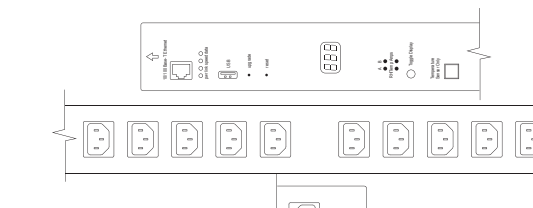

POWER DISTRIBUTION

PDU

PE-081
PowerPak 8-Outlet Intelligent Power Distribution Unit, Surge Protected
(434 × 292 × 45 mm)

P2E
2-Outlet Intelligent Power Distribution Unit
(152 × 137 × 64 mm)

P20E
20-Outlet Intelligent Power Distribution Unit
(1,397 × 70 × 51 mm)

PDU Accessories

PTH10 Power Distribution Unit Compact Temperature and Humidity Sensor

SWITCHES

UNMANAGED

SE-USB1-EP
3-Port Unmanaged Switch, 2 Port PoE Powered, 1 PoE Out Switch with USB
(108 × 48 × 61 mm)

SE-8
8-Port Unmanaged Switch, Desktop
(142 × 90 × 22 mm)

SE-8P4
8-Port Unmanaged Switch with 4 PoE or Up to 2 PoE+
(322 × 185 × 44 mm)

SE-18
16-Port Unmanaged Switch
12.68 × 7.30 × 1.73"
(322 × 185 × 44 mm)