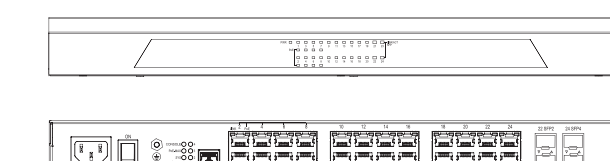

SE-26
26-Port Unmanaged Switch with 2 Fiber
12.68 × 7.30 × 1.73"
(322 × 185 × 44 mm)

SE-5P2-EPA
5-Port Unmanaged Switch with 2 Passthrough PoE
(108 × 48 × 61 mm)

SE-8P
8-Port Unmanaged Switch with 8 PoE or Up to 4 PoE+
(142 × 90 × 22 mm)

SE-8P2-EPA
8-Port Unmanaged Switch with 2/4 Passthrough PoE
(142 × 90 × 22 mm)

Switch Accessories

PI-05
PoE+ Power Injector
(150 × 73 × 35 mm)

MANAGED

SX-8-EP
8-Port Managed Switch, PoE Powered
(229 × 127 × 32 mm)

SX-8P
8-Port Managed Switch with 8 PoE or Up to 4 PoE+
(229 × 127 × 32 mm)

SX-24
24-Port Managed Switch
(435 × 310 × 44 mm)

SX-24P8
24-Port Managed Switch with 8 PoE or Up to 4 PoE+
(435 × 310 × 44 mm)

SX-24P16
24-Port Managed Switch with 16 PoE or Up to 8 PoE+
(435 × 310 × 44 mm)

SX-24P
24-Port Managed Switch with 24 PoE or Up to 12 PoE+
(435 × 310 × 44 mm)

LAYER 3

S3L-24P
24-Port Layer 3 Lite Managed Switch with 24 PoE or Up to 12 PoE+, 4 SFP+
(440 × 210 × 44 mm)

S3-24P
24-Port Layer 3 Managed Switch with 24 PoE or Up to 12 PoE+, 4 SFP+
(440 × 210 × 44 mm)