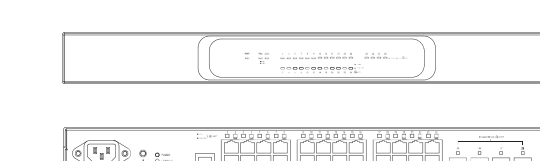

SE-8P2-EPA
8-Port Unmanaged Switch with 2/4 Passthrough PoE
(142 × 90 × 22 mm)

Switch Accessories

PI-05
PoE+ Power Injector
(150 × 73 × 35 mm)

MANAGED

SX-8-EP
8-Port Managed Switch, PoE Powered
(229 × 127 × 32 mm)

SX-8P
8-Port Managed Switch with 8 PoE or Up to 4 PoE+
(229 × 127 × 32 mm)

SX-24
24-Port Managed Switch
(435 × 310 × 44 mm)

SX-24P8
24-Port Managed Switch with 8 PoE or Up to 4 PoE+
(435 × 310 × 44 mm)

SX-24P16
24-Port Managed Switch with 16 PoE or Up to 8 PoE+
(435 × 310 × 44 mm)

SX-24P
24-Port Managed Switch with 24 PoE or Up to 12 PoE+
(435 × 310 × 44 mm)

LAYER 3

S3L-24P
24-Port Layer 3 Lite Managed Switch with 24 PoE or Up to 12 PoE+, 4 SFP+
(440 × 210 × 44 mm)

S3-24P
24-Port Layer 3 Managed Switch with 24 PoE or Up to 12 PoE+, 4 SFP+
(440 × 210 × 44 mm)