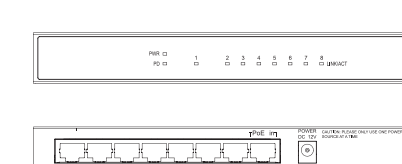

SE-8
8-Port Unmanaged Switch, Desktop
(142 × 90 × 22 mm)

SE-8P4
8-Port Unmanaged Switch with 4 PoE or Up to 2 PoE+
(322 × 185 × 44 mm)

SE-18
16-Port Unmanaged Switch
12.68 × 7.30 × 1.73"
(322 × 185 × 44 mm)

SE-5-EP
5-Port Unmanaged Switch, PoE Powered
(149 × 84 × 26 mm)

SE-8-EP
8-Port Unmanaged Switch, PoE Powered
(193 × 84 × 26 mm)

S8P4FE
8-Port Unmanaged Switch with 4 PoE or Up to 2 PoE+ (Front Facing)
(266 × 184 × 43 mm)