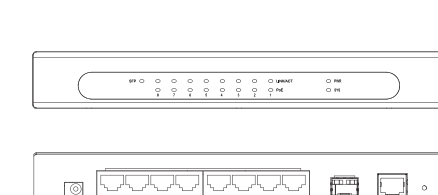

SE-26
26-Port Unmanaged Switch with 2 Fiber
12.68 × 7.30 × 1.73"
(322 × 185 × 44 mm)

SE-5P2-EPA
5-Port Unmanaged Switch with 2 Passthrough PoE
(108 × 48 × 61 mm)

SE-8P
8-Port Unmanaged Switch with 8 PoE or Up to 4 PoE+
(142 × 90 × 22 mm)

SE-8P2-EPA
8-Port Unmanaged Switch with 2/4 Passthrough PoE
(142 × 90 × 22 mm)

Switch Accessories

PI-05
PoE+ Power Injector
(150 × 73 × 35 mm)

MANAGED

SX-8-EP
8-Port Managed Switch, PoE Powered
(229 × 127 × 32 mm)

SX-8P
8-Port Managed Switch with 8 PoE or Up to 4 PoE+
(229 × 127 × 32 mm)

SX-24
24-Port Managed Switch
(435 × 310 × 44 mm)

SX-24P8
24-Port Managed Switch with 8 PoE or Up to 4 PoE+
(435 × 310 × 44 mm)

SX-24P16
24-Port Managed Switch with 16 PoE or Up to 8 PoE+
(435 × 310 × 44 mm)