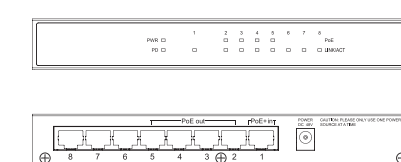

SE-8
8-Port Unmanaged Switch, Desktop
(142 × 90 × 22 mm)

SE-8P4
8-Port Unmanaged Switch with 4 PoE or Up to 2 PoE+
(322 × 185 × 44 mm)

SE-18
16-Port Unmanaged Switch
12.68 × 7.30 × 1.73"
(322 × 185 × 44 mm)

SE-5-EP
5-Port Unmanaged Switch, PoE Powered
(149 × 84 × 26 mm)

SE-8-EP
8-Port Unmanaged Switch, PoE Powered
(193 × 84 × 26 mm)

S8P4FE
8-Port Unmanaged Switch with 4 PoE or Up to 2 PoE+ (Front Facing)
(266 × 184 × 43 mm)

SE-26
26-Port Unmanaged Switch with 2 Fiber
12.68 × 7.30 × 1.73"
(322 × 185 × 44 mm)

SE-5P2-EPA
5-Port Unmanaged Switch with 2 Passthrough PoE
(108 × 48 × 61 mm)

SE-8P
8-Port Unmanaged Switch with 8 PoE or Up to 4 PoE+
(142 × 90 × 22 mm)