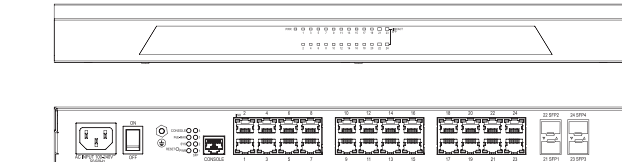

SE-26
26-Port Unmanaged Switch with 2 Fiber
12.68 × 7.30 × 1.73"
(322 × 185 × 44 mm)

SE-5P2-EPA
5-Port Unmanaged Switch with 2 Passthrough PoE
(108 × 48 × 61 mm)

SE-8P
8-Port Unmanaged Switch with 8 PoE or Up to 4 PoE+
(142 × 90 × 22 mm)

SE-8P2-EPA
8-Port Unmanaged Switch with 2/4 Passthrough PoE
(142 × 90 × 22 mm)

Switch Accessories

PI-05
PoE+ Power Injector
(150 × 73 × 35 mm)

MANAGED

SX-8-EP
8-Port Managed Switch, PoE Powered
(229 × 127 × 32 mm)

SX-8P
8-Port Managed Switch with 8 PoE or Up to 4 PoE+
(229 × 127 × 32 mm)

SX-24
24-Port Managed Switch
(435 × 310 × 44 mm)

SX-24P8
24-Port Managed Switch with 8 PoE or Up to 4 PoE+
(435 × 310 × 44 mm)

SX-24P16
24-Port Managed Switch with 16 PoE or Up to 8 PoE+
(435 × 310 × 44 mm)

SX-24P
24-Port Managed Switch with 24 PoE or Up to 12 PoE+
(435 × 310 × 44 mm)

LAYER 3

S3L-24P
24-Port Layer 3 Lite Managed Switch with 24 PoE or Up to 12 PoE+, 4 SFP+
(440 × 210 × 44 mm)

S3-24P
24-Port Layer 3 Managed Switch with 24 PoE or Up to 12 PoE+, 4 SFP+
(440 × 210 × 44 mm)