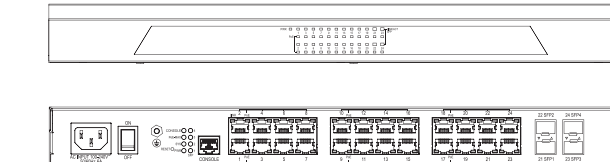

SE-26
26-Port Unmanaged Switch with 2 Fiber
12.68 × 7.30 × 1.73"
(322 × 185 × 44 mm)

SE-5P2-EPA
5-Port Unmanaged Switch with 2 Passthrough PoE
(108 × 48 × 61 mm)

SE-8P
8-Port Unmanaged Switch with 8 PoE or Up to 4 PoE+
(142 × 90 × 22 mm)

SE-8P2-EPA
8-Port Unmanaged Switch with 2/4 Passthrough PoE
(142 × 90 × 22 mm)

Switch Accessories

PI-05
PoE+ Power Injector
(150 × 73 × 35 mm)

MANAGED

SX-8-EP
8-Port Managed Switch, PoE Powered
(229 × 127 × 32 mm)

SX-8P
8-Port Managed Switch with 8 PoE or Up to 4 PoE+
(229 × 127 × 32 mm)

SX-24
24-Port Managed Switch
(435 × 310 × 44 mm)

SX-24P8
24-Port Managed Switch with 8 PoE or Up to 4 PoE+
(435 × 310 × 44 mm)

SX-24P16
24-Port Managed Switch with 16 PoE or Up to 8 PoE+
(435 × 310 × 44 mm)

SX-24P
24-Port Managed Switch with 24 PoE or Up to 12 PoE+
(435 × 310 × 44 mm)

LAYER 3

S3L-24P
24-Port Layer 3 Lite Managed Switch with 24 PoE or Up to 12 PoE+, 4 SFP+
(440 × 210 × 44 mm)

S3-24P
24-Port Layer 3 Managed Switch with 24 PoE or Up to 12 PoE+, 4 SFP+
(440 × 210 × 44 mm)