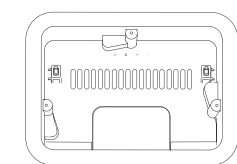

IN-WALL/IN-CEILING

WK-1-C
802.11ac 2x2 Wireless AP, In-Ceiling
(204 × 190 × 41 mm)

WK-2-C
802.11ac 3x3 Wireless AP, In-Ceiling
(204 × 190 × 41 mm)

WX-1-C
802.11ac 3x3 Wireless AP, Plenum Rated, In-Ceiling
(249 × 179 × 38 mm)

OUTDOOR

WK-1-O
802.11ac 2x2 Wireless AP, Outdoor
(269 × 239 × 83 mm)

WX-1-O
802.11ac 3x3 Wireless AP, Plenum Rated, Outdoor
(269 × 239 × 83 mm)

Wireless Accessories

BR-WX-1
In-Ceiling Mounting Bracket for WX-1 Wireless AP
(295 × 225 × 47 mm)

PB-05
Pakedge Preconstruction Bracket for WK-1-C

WIRELESS CONTROLLER

NK1-CP1
Wireless Controller for up to 15 APs with BakPak
(305 × 191 × 45 mm)

NK1-CP2
Wireless Controller for up to 30 APs with BakPak
(305 × 191 × 45 mm)