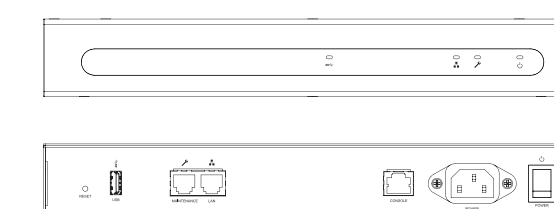

WIRELESS CONTROLLER

NK1-CP1
Wireless Controller for up to 15 APs with BakPak
(305 × 191 × 45 mm)