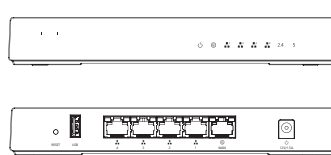

ROUTERS

ETHERNET

RE-2
5-Port Multimedia Router
(267 × 165 × 51 mm)

RK-1
7-Port Gigabit Router with BakPak
(267 × 165 × 51 mm)

K60D
Preconfigured Gigabit Router and IU Bracket Kit
(148 × 216 × 38 mm)

R10
Gigabit Fortigate Security Router Appliance (Standard)
(295 × 432 × 44 mm)

WIRELESS

WR-1
Wireless Router with BakPak Lite
(150 × 199 × 28 mm)

WIRELESS

ON-WALL/ON-CEILING

WK-1
802.11ac 2x2 Wireless AP
(204 × 190 × 38 mm)

WK-2
802.11ac 3x3 Wireless AP
(204 × 190 × 38 mm)

WX-1
802.11ac 3x3 Wireless AP, Plenum Rated
(249 × 179 × 36 mm)

IN-WALL/IN-CEILING

WK-1-C
802.11ac 2x2 Wireless AP, In-Ceiling
(204 × 190 × 41 mm)

WK-2-C
802.11ac 3x3 Wireless AP, In-Ceiling
(204 × 190 × 41 mm)

WX-1-C
802.11ac 3x3 Wireless AP, Plenum Rated, In-Ceiling
(249 × 179 × 38 mm)