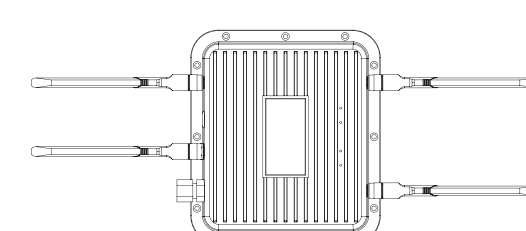

WIRELESS

WR-1
Wireless Router with BakPak Lite
(150 × 199 × 28 mm)

WIRELESS

ON-WALL/ON-CEILING

WK-1
802.11ac 2x2 Wireless AP
(204 × 190 × 38 mm)

WK-2
802.11ac 3x3 Wireless AP
(204 × 190 × 38 mm)

WX-1
802.11ac 3x3 Wireless AP, Plenum Rated
(249 × 179 × 36 mm)

IN-WALL/IN-CEILING

WK-1-C
802.11ac 2x2 Wireless AP, In-Ceiling
(204 × 190 × 41 mm)

WK-2-C
802.11ac 3x3 Wireless AP, In-Ceiling
(204 × 190 × 41 mm)

WX-1-C
802.11ac 3x3 Wireless AP, Plenum Rated, In-Ceiling
(249 × 179 × 38 mm)

OUTDOOR

WK-1-O
802.11ac 2x2 Wireless AP, Outdoor
(269 × 239 × 83 mm)

WX-1-O
802.11ac 3x3 Wireless AP, Plenum Rated, Outdoor
(269 × 239 × 83 mm)

Wireless Accessories

BR-WX-1
In-Ceiling Mounting Bracket for WX-1 Wireless AP
(295 × 225 × 47 mm)