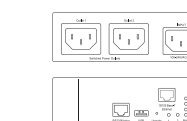

PB-05
Pakedge Preconstruction Bracket for WK-1-C

WIRELESS CONTROLLER

NK1-CP1
Wireless Controller for up to 15 APs with BakPak
(305 × 191 × 45 mm)

NK1-CP2
Wireless Controller for up to 30 APs with BakPak
(305 × 191 × 45 mm)

POWER DISTRIBUTION

PDU

PE-081
PowerPak 8-Outlet Intelligent Power Distribution Unit, Surge Protected
(434 × 292 × 45 mm)

P2E
2-Outlet Intelligent Power Distribution Unit
(152 × 137 × 64 mm)

P20E
20-Outlet Intelligent Power Distribution Unit
(1,397 × 70 × 51 mm)