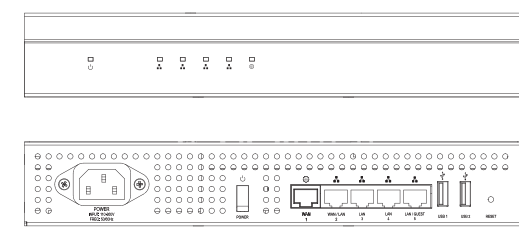

ROUTERS

ETHERNET

RE-2
5-Port Multimedia Router
(267 × 165 × 51 mm)

RK-1
7-Port Gigabit Router with BakPak
(267 × 165 × 51 mm)

K60D
Preconfigured Gigabit Router and IU Bracket Kit
(148 × 216 × 38 mm)

R10
Gigabit Fortigate Security Router Appliance (Standard)
(295 × 432 × 44 mm)

WIRELESS

WR-1
Wireless Router with BakPak Lite
(150 × 199 × 28 mm)

WIRELESS

ON-WALL/ON-CEILING

WK-1
802.11ac 2x2 Wireless AP
(204 × 190 × 38 mm)

WK-2
802.11ac 3x3 Wireless AP
(204 × 190 × 38 mm)

WX-1
802.11ac 3x3 Wireless AP, Plenum Rated
(249 × 179 × 36 mm)

IN-WALL/IN-CEILING

WK-1-C
802.11ac 2x2 Wireless AP, In-Ceiling
(204 × 190 × 41 mm)

WK-2-C
802.11ac 3x3 Wireless AP, In-Ceiling
(204 × 190 × 41 mm)

WX-1-C
802.11ac 3x3 Wireless AP, Plenum Rated, In-Ceiling
(249 × 179 × 38 mm)

POWER DISTRIBUTION

PDU

PE-081
PowerPak 8-Outlet Intelligent Power Distribution Unit, Surge Protected
(434 × 292 × 45 mm)

P2E
2-Outlet Intelligent Power Distribution Unit
(152 × 137 × 64 mm)

P20E
20-Outlet Intelligent Power Distribution Unit
(1,397 × 70 × 51 mm)