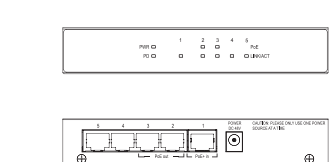

SE-8
8-Port Unmanaged Switch, Desktop
(142 × 90 × 22 mm)

SE-8P4
8-Port Unmanaged Switch with 4 PoE or Up to 2 PoE+
(322 × 185 × 44 mm)

SE-18
16-Port Unmanaged Switch
12.68 × 7.30 × 1.73"
(322 × 185 × 44 mm)

SE-5-EP
5-Port Unmanaged Switch, PoE Powered
(149 × 84 × 26 mm)

SE-8-EP
8-Port Unmanaged Switch, PoE Powered
(193 × 84 × 26 mm)

S8P4FE
8-Port Unmanaged Switch with 4 PoE or Up to 2 PoE+ (Front Facing)
(266 × 184 × 43 mm)

SE-26
26-Port Unmanaged Switch with 2 Fiber
12.68 × 7.30 × 1.73"
(322 × 185 × 44 mm)

SE-5P2-EPA
5-Port Unmanaged Switch with 2 Passthrough PoE
(108 × 48 × 61 mm)

SE-8P
8-Port Unmanaged Switch with 8 PoE or Up to 4 PoE+
(142 × 90 × 22 mm)