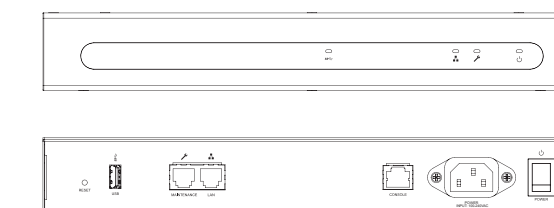

IN-WALL/IN-CEILING

WK-1-C
802.11ac 2x2 Wireless AP, In-Ceiling
(204 × 190 × 41 mm)

WK-2-C
802.11ac 3x3 Wireless AP, In-Ceiling
(204 × 190 × 41 mm)

WX-1-C
802.11ac 3x3 Wireless AP, Plenum Rated, In-Ceiling
(249 × 179 × 38 mm)

OUTDOOR

WK-1-O
802.11ac 2x2 Wireless AP, Outdoor
(269 × 239 × 83 mm)

WX-1-O
802.11ac 3x3 Wireless AP, Plenum Rated, Outdoor
(269 × 239 × 83 mm)

Wireless Accessories

BR-WX-1
In-Ceiling Mounting Bracket for WX-1 Wireless AP
(295 × 225 × 47 mm)

PB-05
Pakedge Preconstruction Bracket for WK-1-C

WIRELESS CONTROLLER

NK1-CP1
Wireless Controller for up to 15 APs with BakPak
(305 × 191 × 45 mm)

NK1-CP2
Wireless Controller for up to 30 APs with BakPak
(305 × 191 × 45 mm)

POWER DISTRIBUTION

PDU

PE-081
PowerPak 8-Outlet Intelligent Power Distribution Unit, Surge Protected
(434 × 292 × 45 mm)

P2E
2-Outlet Intelligent Power Distribution Unit
(152 × 137 × 64 mm)

P20E
20-Outlet Intelligent Power Distribution Unit
(1,397 × 70 × 51 mm)