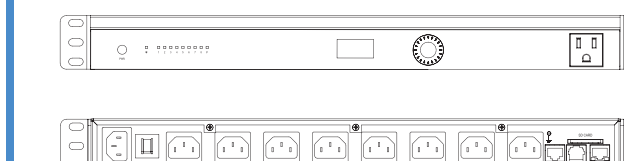

OUTDOOR

WK-1-O
802.11ac 2x2 Wireless AP, Outdoor
(269 × 239 × 83 mm)

WX-1-O
802.11ac 3x3 Wireless AP, Plenum Rated, Outdoor
(269 × 239 × 83 mm)

Wireless Accessories

BR-WX-1
In-Ceiling Mounting Bracket for WX-1 Wireless AP
(295 × 225 × 47 mm)

PB-05
Pakedge Preconstruction Bracket for WK-1-C

WIRELESS CONTROLLER

NK1-CP1
Wireless Controller for up to 15 APs with BakPak
(305 × 191 × 45 mm)

NK1-CP2
Wireless Controller for up to 30 APs with BakPak
(305 × 191 × 45 mm)

POWER DISTRIBUTION

PDU

PE-081
PowerPak 8-Outlet Intelligent Power Distribution Unit, Surge Protected
(434 × 292 × 45 mm)

P2E
2-Outlet Intelligent Power Distribution Unit
(152 × 137 × 64 mm)

P20E
20-Outlet Intelligent Power Distribution Unit
(1,397 × 70 × 51 mm)