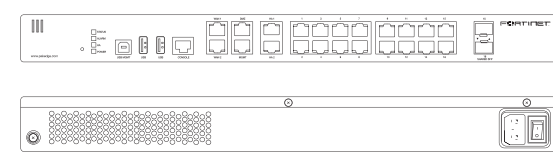

ROUTERS

ETHERNET

RE-2
5-Port Multimedia Router
(267 × 165 × 51 mm)

RK-1
7-Port Gigabit Router with BakPak
(267 × 165 × 51 mm)

K60D
Preconfigured Gigabit Router and IU Bracket Kit
(148 × 216 × 38 mm)

R10
Gigabit Fortigate Security Router Appliance (Standard)
(295 × 432 × 44 mm)

WIRELESS

WR-1
Wireless Router with BakPak Lite
(150 × 199 × 28 mm)

WIRELESS

ON-WALL/ON-CEILING

WK-1
802.11ac 2x2 Wireless AP
(204 × 190 × 38 mm)

WK-2
802.11ac 3x3 Wireless AP
(204 × 190 × 38 mm)

WX-1
802.11ac 3x3 Wireless AP, Plenum Rated
(249 × 179 × 36 mm)

IN-WALL/IN-CEILING

WK-1-C
802.11ac 2x2 Wireless AP, In-Ceiling
(204 × 190 × 41 mm)

WK-2-C
802.11ac 3x3 Wireless AP, In-Ceiling
(204 × 190 × 41 mm)

WX-1-C
802.11ac 3x3 Wireless AP, Plenum Rated, In-Ceiling
(249 × 179 × 38 mm)