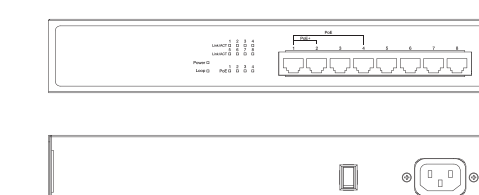

SE-8
8-Port Unmanaged Switch, Desktop
(142 × 90 × 22 mm)

SE-8P4
8-Port Unmanaged Switch with 4 PoE or Up to 2 PoE+
(322 × 185 × 44 mm)

SE-18
16-Port Unmanaged Switch
12.68 × 7.30 × 1.73"
(322 × 185 × 44 mm)

SE-5-EP
5-Port Unmanaged Switch, PoE Powered
(149 × 84 × 26 mm)

SE-8-EP
8-Port Unmanaged Switch, PoE Powered
(193 × 84 × 26 mm)

S8P4FE
8-Port Unmanaged Switch with 4 PoE or Up to 2 PoE+ (Front Facing)
(266 × 184 × 43 mm)