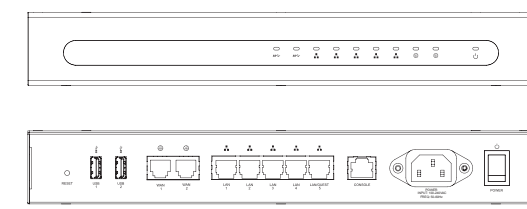

ROUTERS

ETHERNET

RE-2
5-Port Multimedia Router
(267 × 165 × 51 mm)

RK-1
7-Port Gigabit Router with BakPak
(267 × 165 × 51 mm)

K60D
Preconfigured Gigabit Router and IU Bracket Kit
(148 × 216 × 38 mm)

R10
Gigabit Fortigate Security Router Appliance (Standard)
(295 × 432 × 44 mm)

WIRELESS

WR-1
Wireless Router with BakPak Lite
(150 × 199 × 28 mm)

WIRELESS

ON-WALL/ON-CEILING

WK-1
802.11ac 2x2 Wireless AP
(204 × 190 × 38 mm)

WK-2
802.11ac 3x3 Wireless AP
(204 × 190 × 38 mm)

WX-1
802.11ac 3x3 Wireless AP, Plenum Rated
(249 × 179 × 36 mm)

IN-WALL/IN-CEILING

WK-1-C
802.11ac 2x2 Wireless AP, In-Ceiling
(204 × 190 × 41 mm)

WK-2-C
802.11ac 3x3 Wireless AP, In-Ceiling
(204 × 190 × 41 mm)

WX-1-C
802.11ac 3x3 Wireless AP, Plenum Rated, In-Ceiling
(249 × 179 × 38 mm)

POWER DISTRIBUTION

PDU

PE-081
PowerPak 8-Outlet Intelligent Power Distribution Unit, Surge Protected
(434 × 292 × 45 mm)

P2E
2-Outlet Intelligent Power Distribution Unit
(152 × 137 × 64 mm)

P20E
20-Outlet Intelligent Power Distribution Unit
(1,397 × 70 × 51 mm)